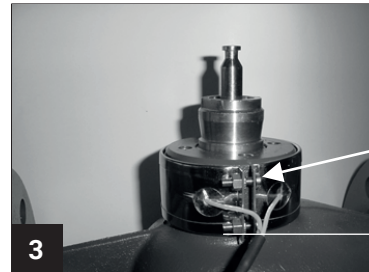

ZH24-1-D

71005-00001.E

ZH24-1-D

AC/DC 24 V $\pm 10\%$
 50/60 Hz $\pm 5\%$
 60 W
 IP40

		DN	T _V	T _H
	H7..W	200...250	-10...120° C	-10...40° C
	H7..N	125...150	-10...120° C	-10...40° C