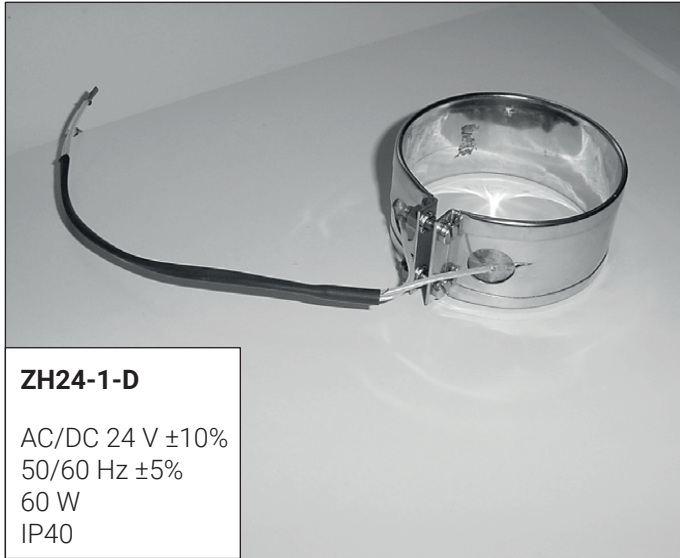

ZH24-1-D

71005-00001.E

ZH24-1-D

AC/DC 24 V $\pm 10\%$
 50/60 Hz $\pm 5\%$
 60 W
 IP40

		DN	T _V	T _H
	H7..W	200...250	-10...120° C	-10...40° C
	H7..N	125...150	-10...120° C	-10...40° C