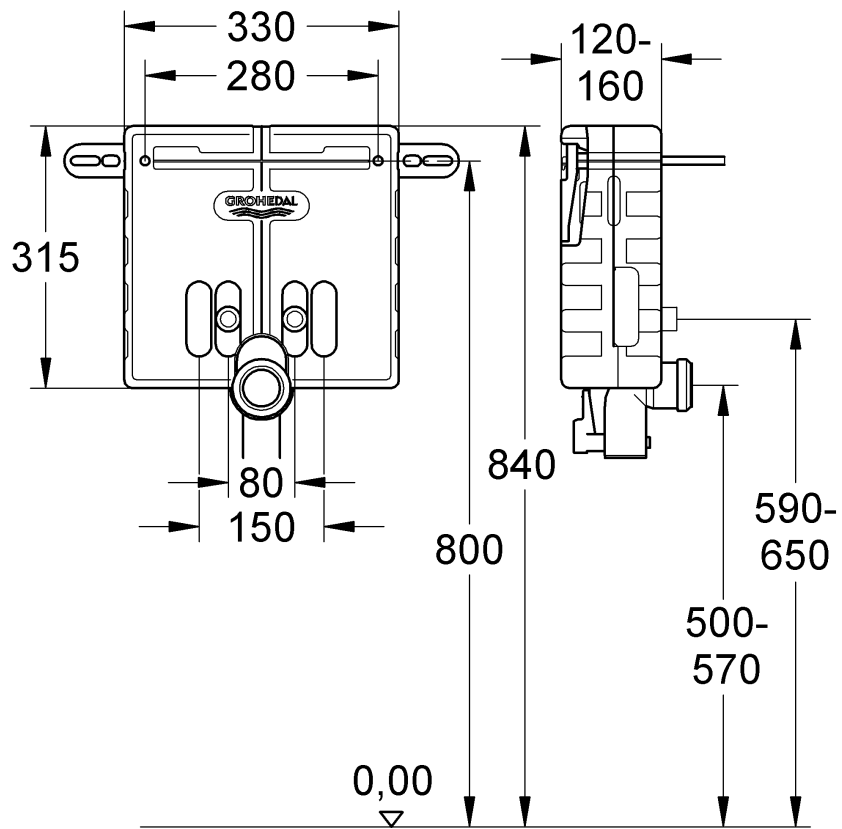

37 576

Uniset

Design & Quality Engineering GROHE Germany

GROHE
ENJOY WATER®

22A54.3300/ÄM 226621/09.12