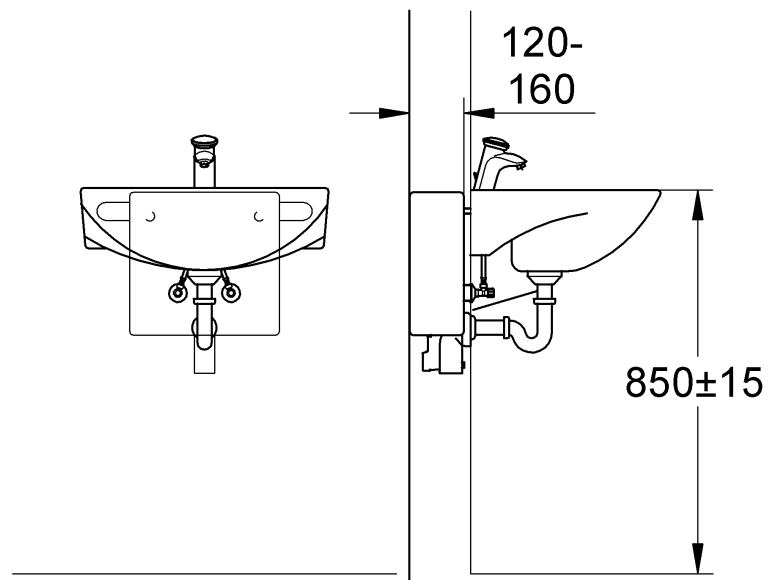

37 576

Uniset

Design & Quality Engineering GROHE Germany

GROHE
ENJOY WATER®

22A54.3300/ÄM 226621/09.12