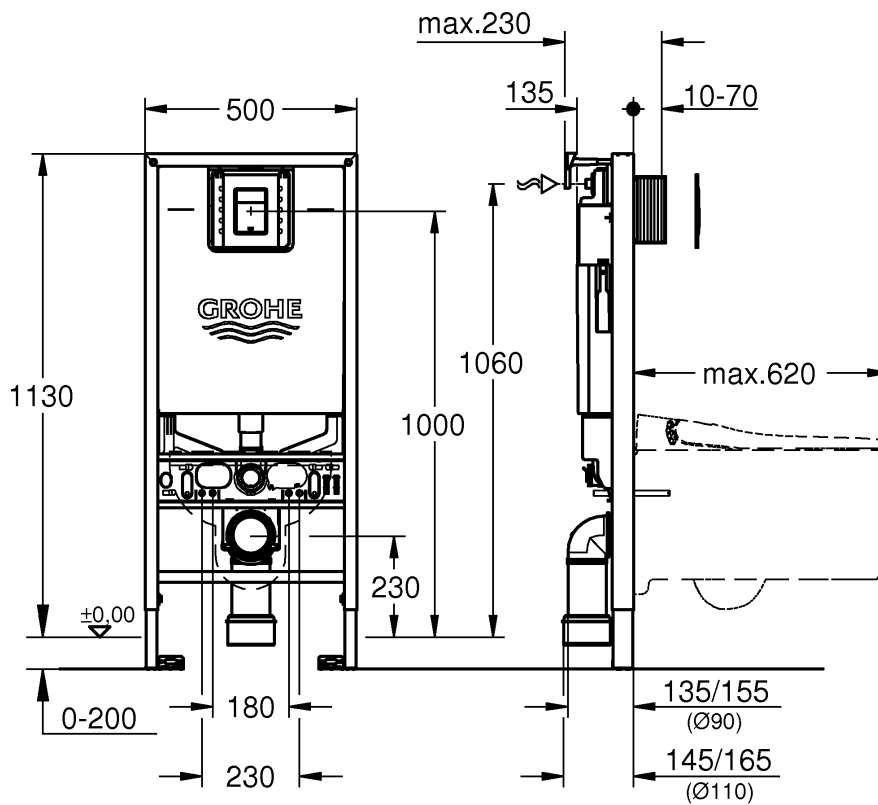

RAPID SLX

Made in Germany

99.1258.031/ÄM 244080/05.19

Pure Freude
an Wasser

GROHE

2 - 4

2x12,5mm

5 - 6

2x12,5mm

2 - 4

2x12,5mm

A	B	C
50x50x0,6	50x40x2	300x620x24
75x50x0,6	75x40x2	

6

7

8

1a