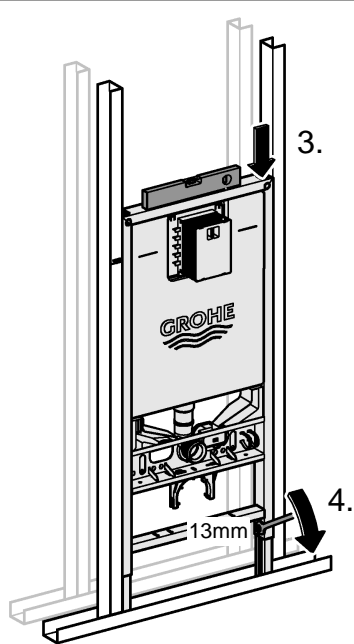

RAPID SLX

Made in Germany

99.1258.031/ÄM 244080/05.19

Pure Freude
an Wasser

GROHE

2 - 4

2x12,5mm

5 - 6

2x12,5mm

2 - 4

2x12,5mm

A	B	C
50x50x0,6	50x40x2	300x620x24
75x50x0,6	75x40x2	

6

7

8

1a