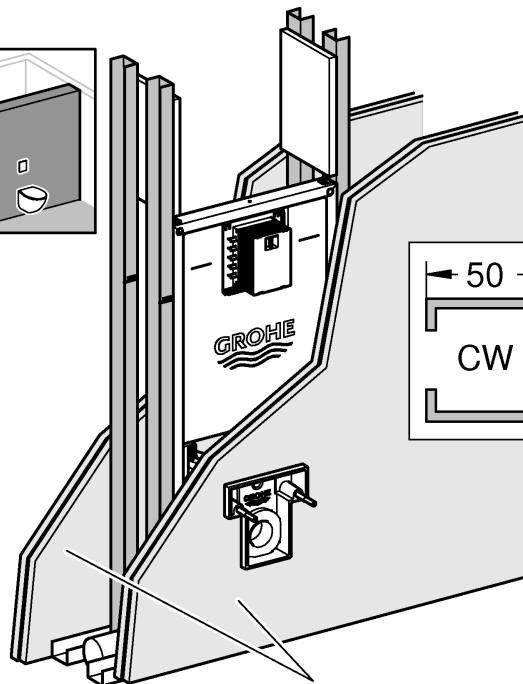

RAPID SLX

Made in Germany

99.1258.031/ÄM 244080/05.19

Pure Freude
an Wasser

GROHE

2 - 4

2x12,5mm

5 - 6

2x12,5mm

2 - 4

2x12,5mm

A	B	C
50x50x0,6	50x40x2	300x620x24
75x50x0,6	75x40x2	

6

7

8

1a