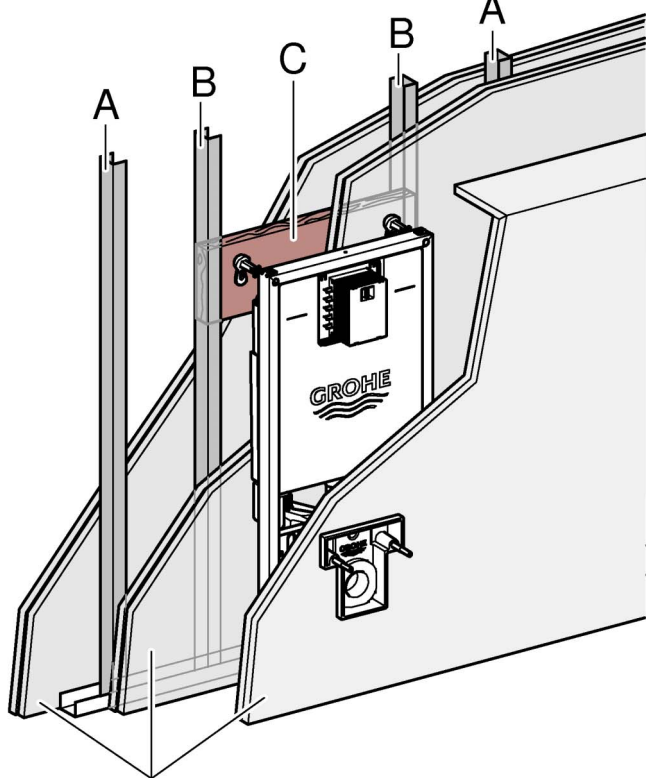

RAPID SLX

Made in Germany

99.1258.031/ÄM 244080/05.19

Pure Freude
an Wasser

GROHE

2 - 4

2x12,5mm

5 - 6

2x12,5mm

2 - 4

2x12,5mm

A	B	C
50x50x0,6	50x40x2	300x620x24
75x50x0,6	75x40x2	

6

7

8

1a