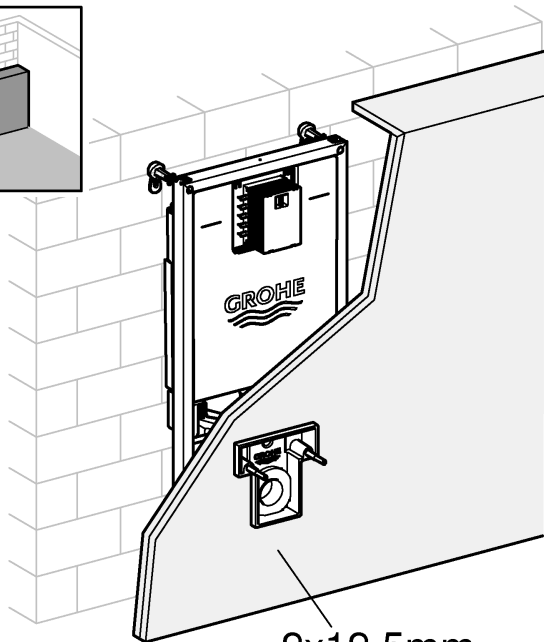

RAPID SLX

Made in Germany

99.1258.031/ÄM 244080/05.19

Pure Freude
an Wasser

GROHE

2 - 4

2x12,5mm

5 - 6