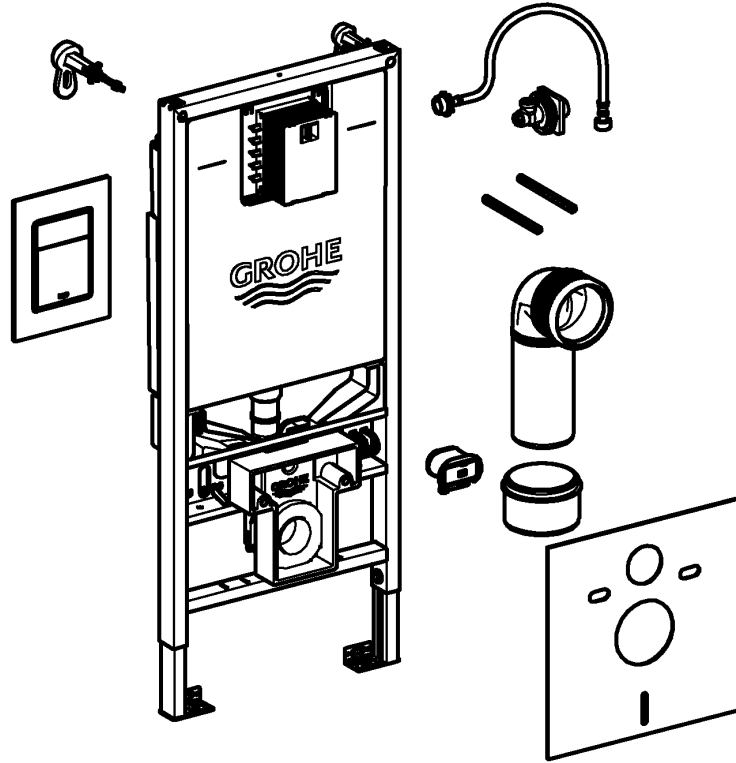

RAPID SLX

Made in Germany

99.1258.031/ÄM 244080/05.19

Pure Freude
an Wasser

GROHE

2 - 4

2x12,5mm

5 - 6