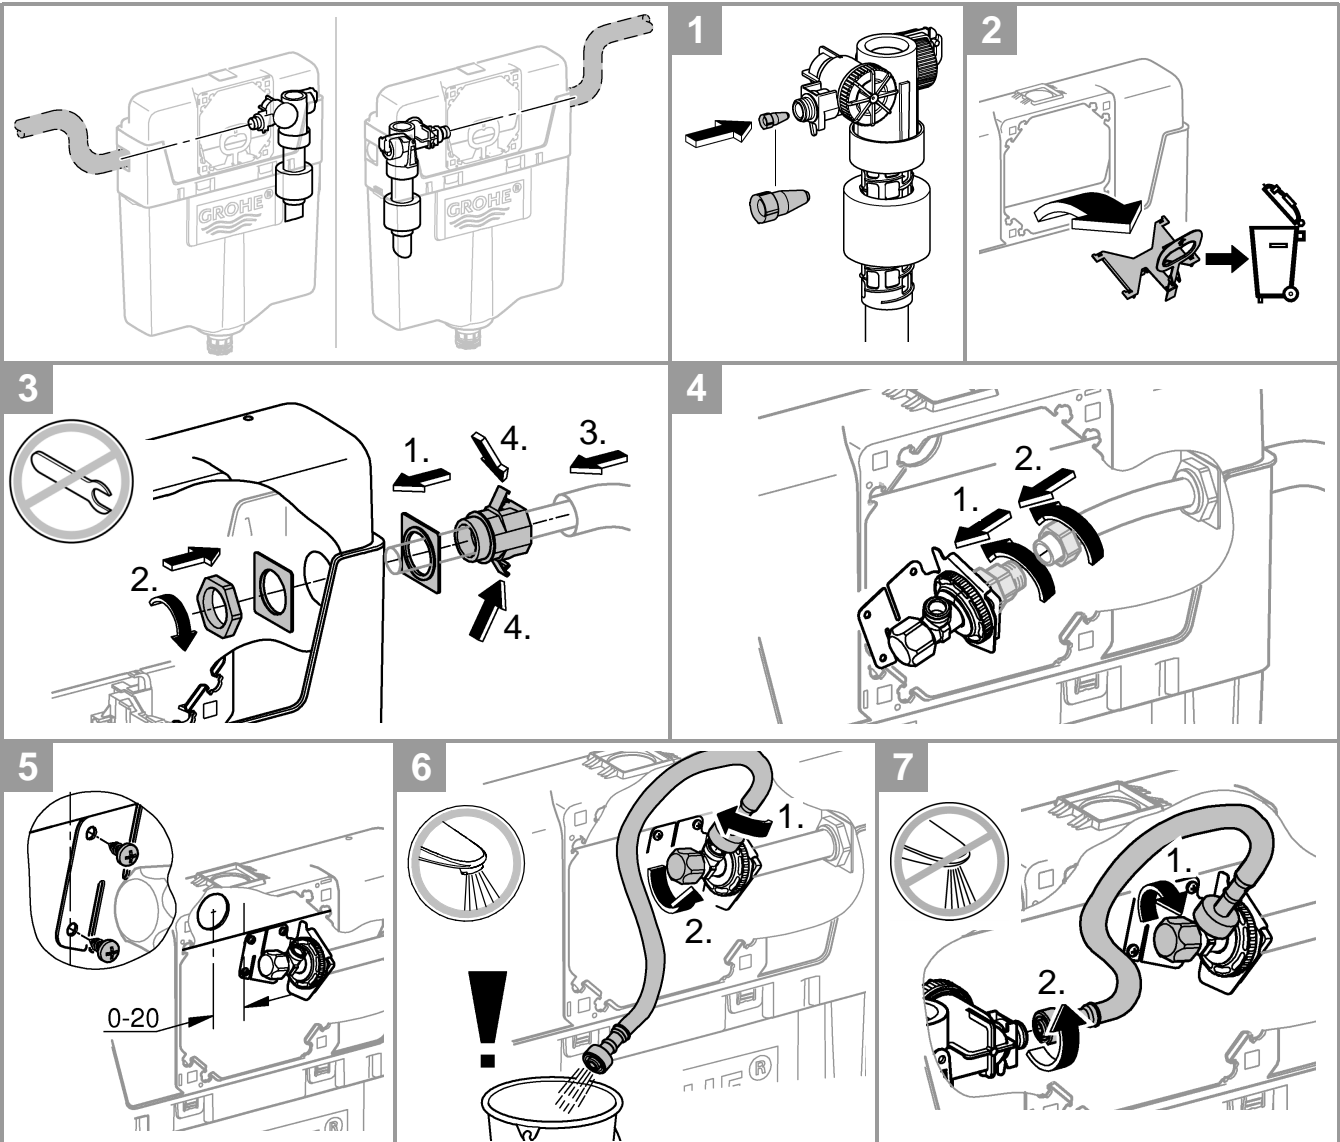

SERVICE

SERVICE

SERVICE

i

	X	Y	
	81 mm	75 mm	
	74 mm	75 mm	

Pure Freude an Wasser

GROHE
WAVES

D