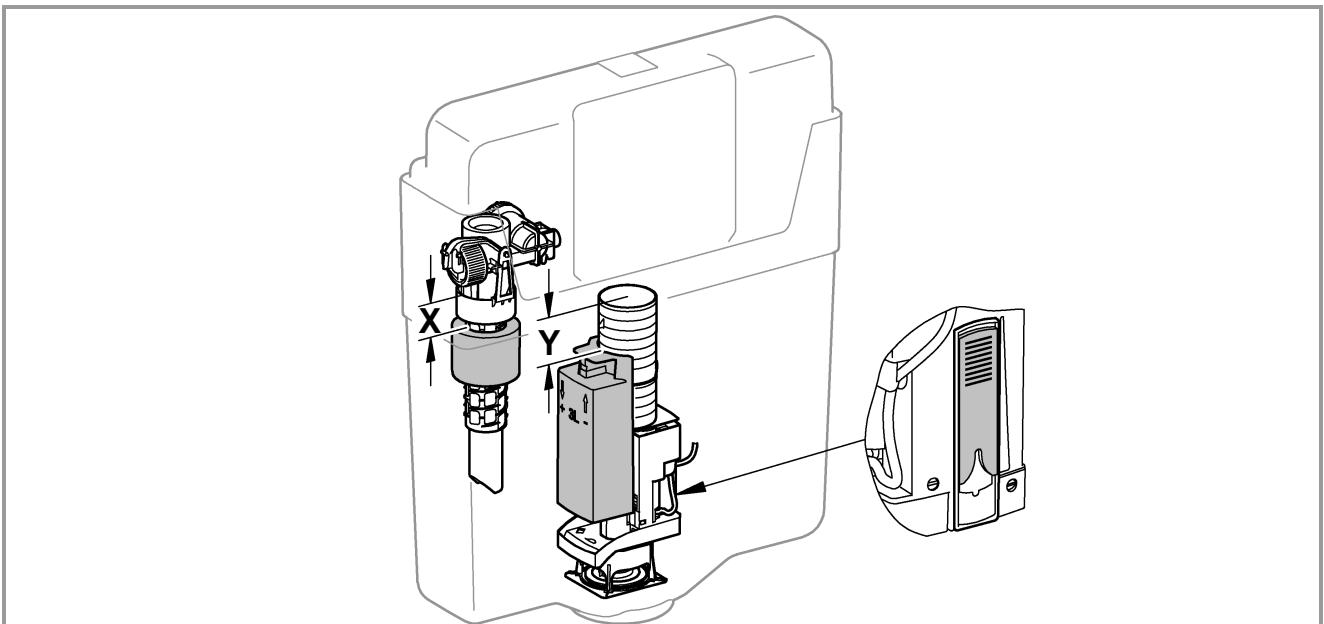

SERVICE

SERVICE

SERVICE

i

	X	Y	
	81 mm	75 mm	
	74 mm	75 mm	

Pure Freude an Wasser

GROHE
WAVES

D