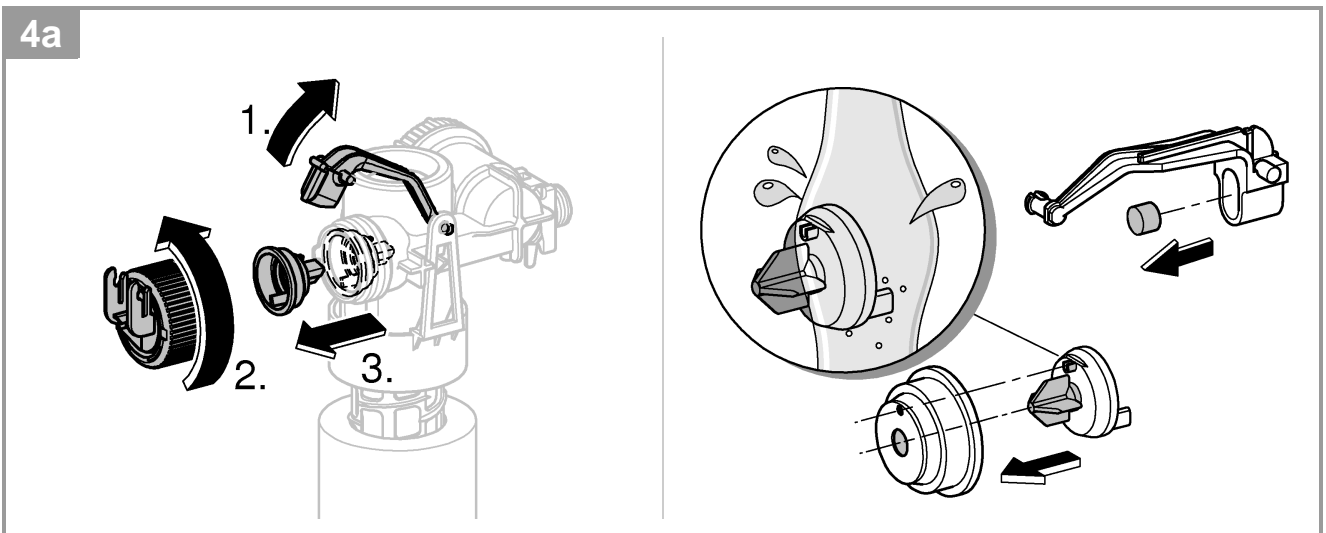

SERVICE

SERVICE

SERVICE

i

	X	Y	
	81 mm	75 mm	
	74 mm	75 mm	

Pure Freude an Wasser

GROHE
WAVES

D