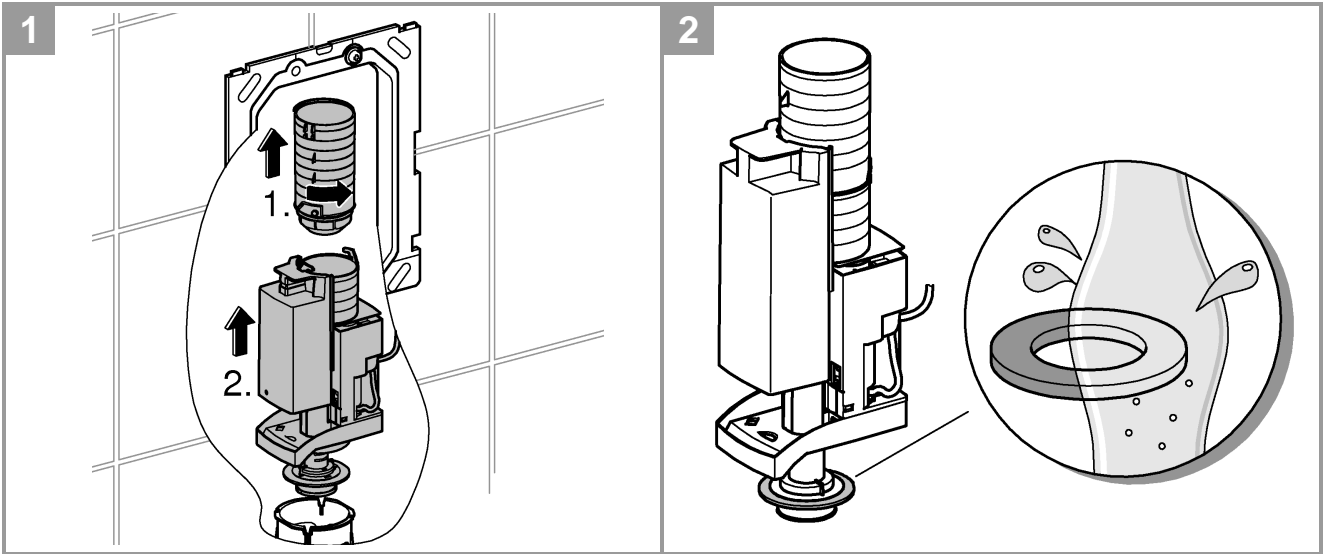

SERVICE

SERVICE

SERVICE

i

	X	Y	
	81 mm	75 mm	
	74 mm	75 mm	

Pure Freude an Wasser

GROHE
WAVES

D