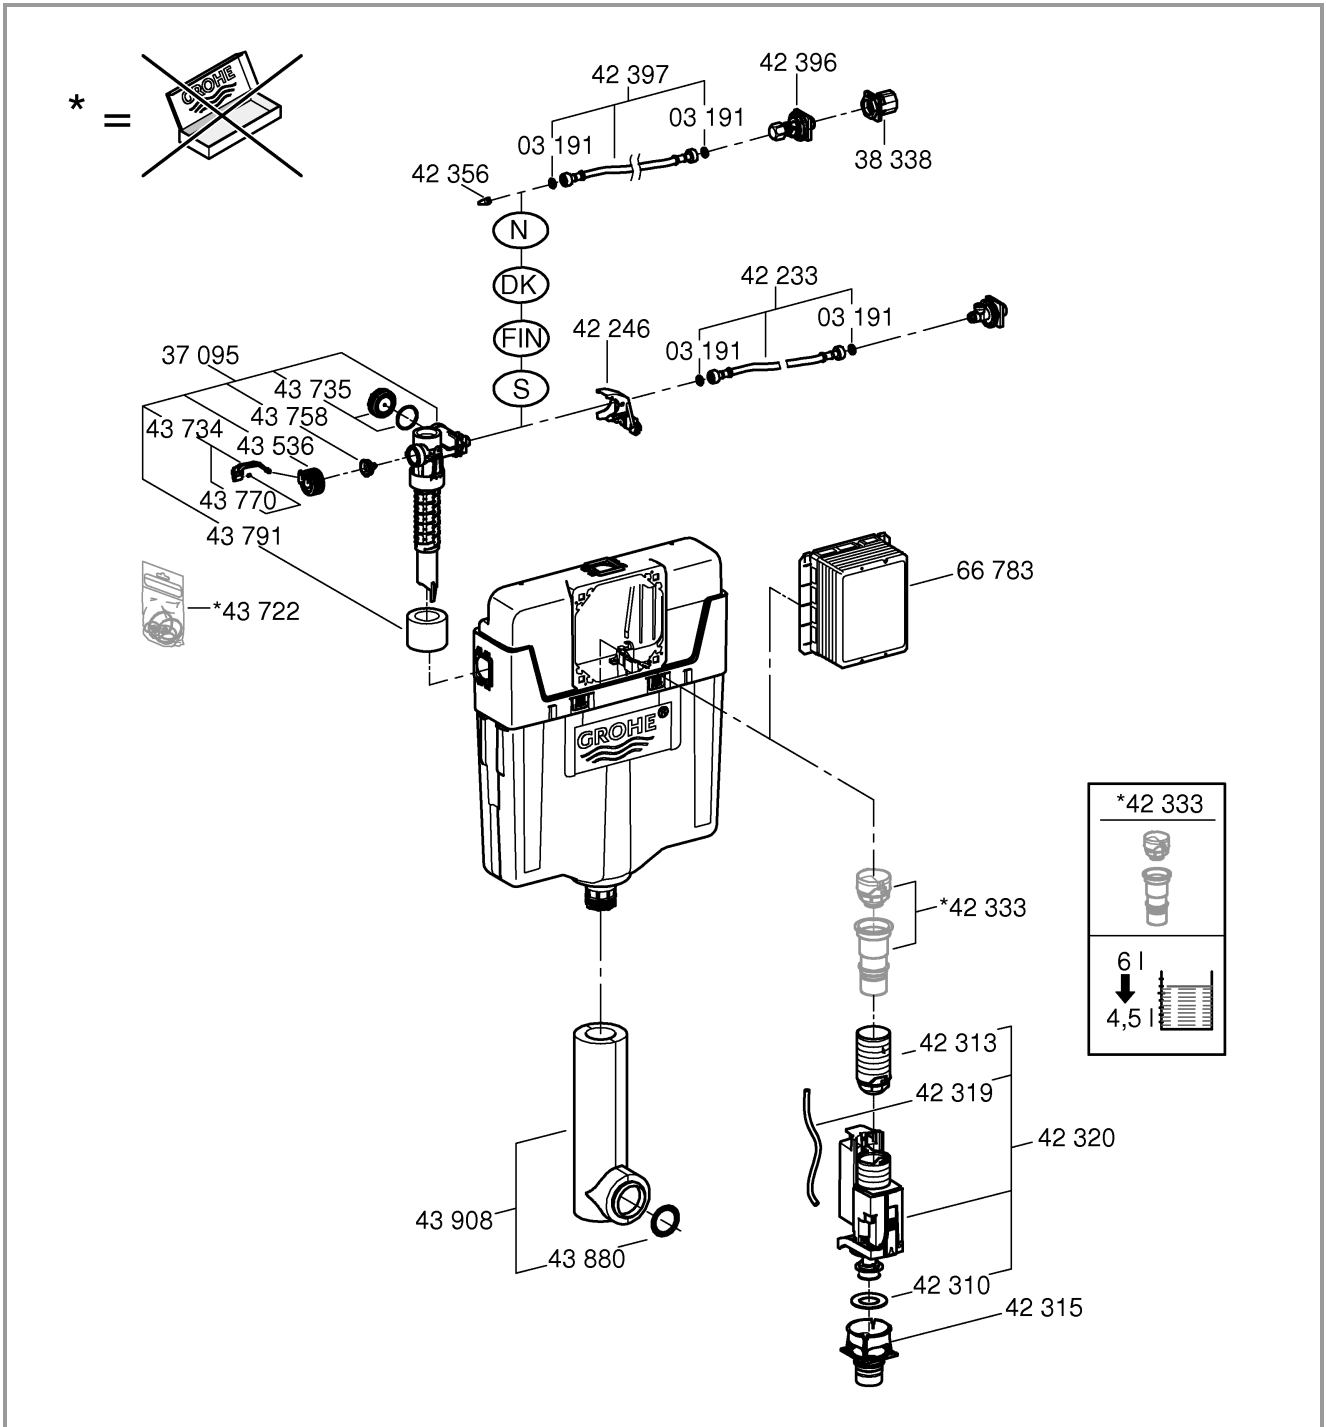

GD 2

DESIGN + ENGINEERING
GROHE GERMANY

99.0619.031/ÄM 235593/03.16

Pure Freude an Wasser

1

2

3 - 4

4

5 - 6

7