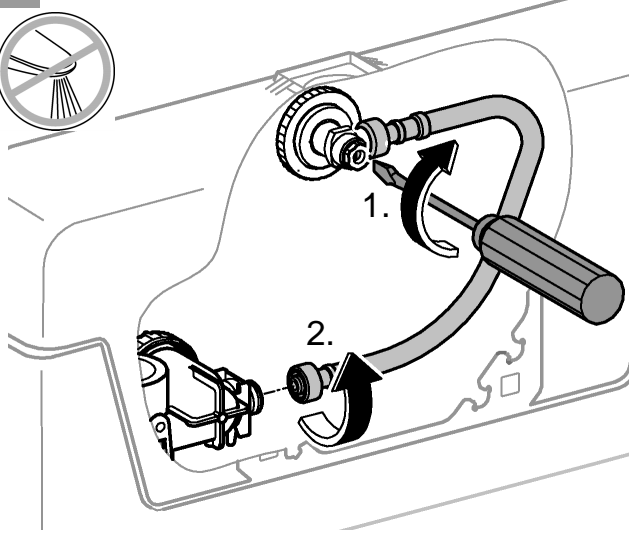

SERVICE

SERVICE

SERVICE

i

	X	Y	
	81 mm	75 mm	
	74 mm	75 mm	

Pure Freude an Wasser

GROHE
WAVES

D