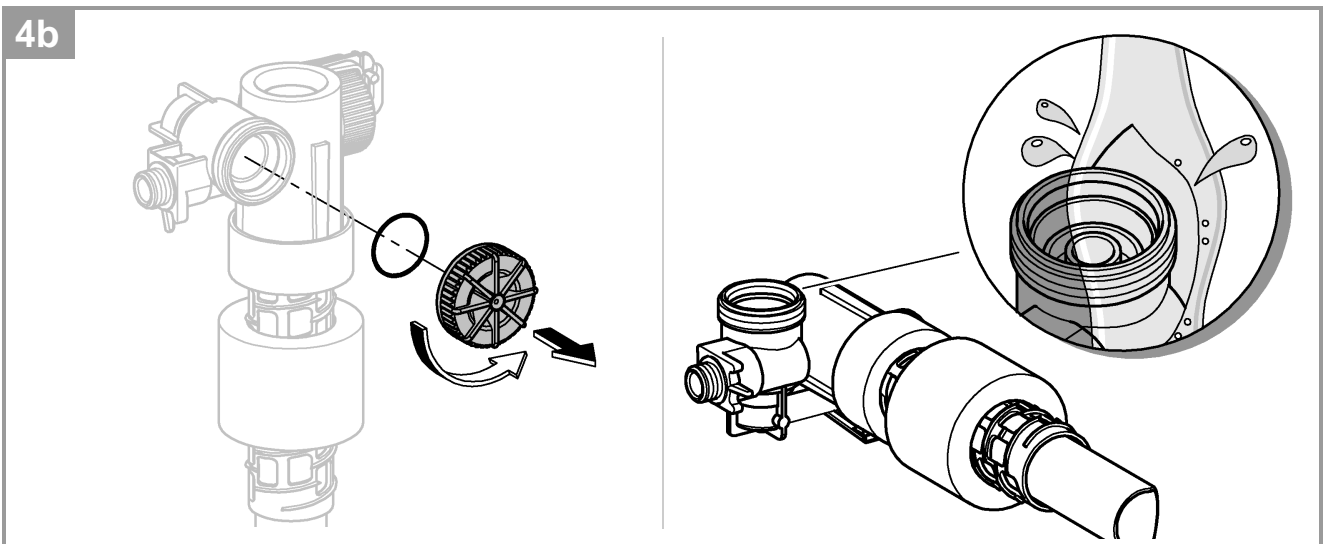

SERVICE

SERVICE

SERVICE

i

	X	Y	
	81 mm	75 mm	
	74 mm	75 mm	

Pure Freude an Wasser

GROHE
WAVES

D