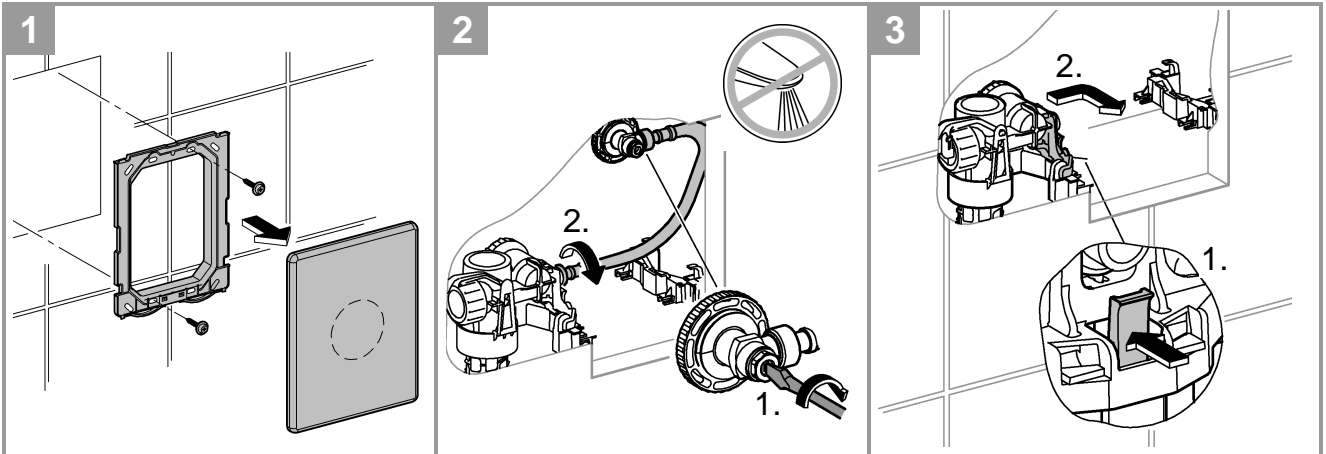

SERVICE

SERVICE

SERVICE

i

	X	Y	
	81 mm	75 mm	
	74 mm	75 mm	

Pure Freude an Wasser

GROHE
WAVES

D